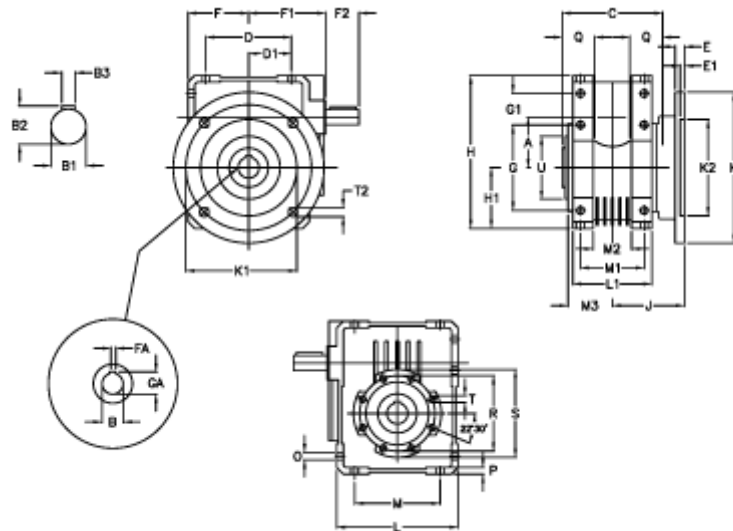

Article number: 3922110020500

Description: Worm gear with solid input shaft  
W 110UFC1-20-HS unassembled

## Measures

A = 110.10	Description = W110UFC-xx-P80 B5	G1 = 58.0	L = 250	Q = 45
B = 42	E = 20	GA = 45.3	L1 = 143	R = 165
B1 = 25	E1 = 12	H = 308.0	M = 184	S = 200
B2 = 28.0	F = 125.0	H1 = 125.0	M1 = 115	T = M12x19
B3 = 8	F1 = 157.0	J = 131.5	M2 = 69	T2 = 13.0
C = 155	F2 = 60	K = 280	M3 = 73.0	U = 130
D = 174.0	FA = 12	K1 = 230	O = 14.0	
D1 = 82.0	G = 184	K2 = 170	P = 14	